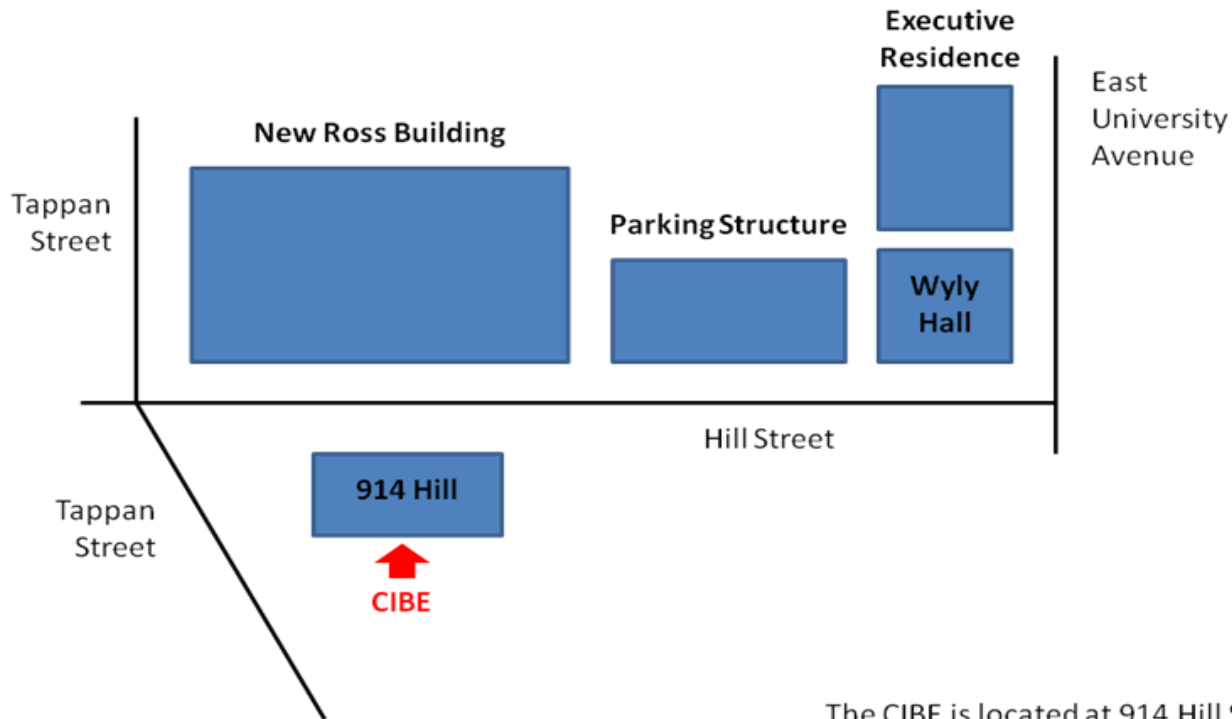

CIBE

Center for International Business Education

Stephen M. Ross School of Business
University of Michigan
701 Tappan Street
Ann Arbor, Michigan 48109-1234
Phone: (734) 936-3917 FAX: (734) 936-1721

The CIBE is located at 914 Hill Street, Church of Jesus Christ of Latter Day Saints Building, 3rd Floor. Enter at east rear door. If coming in on I-94, take the State St. exit and head north. Take a right on Hill St. and our office will be on the right two blocks later.