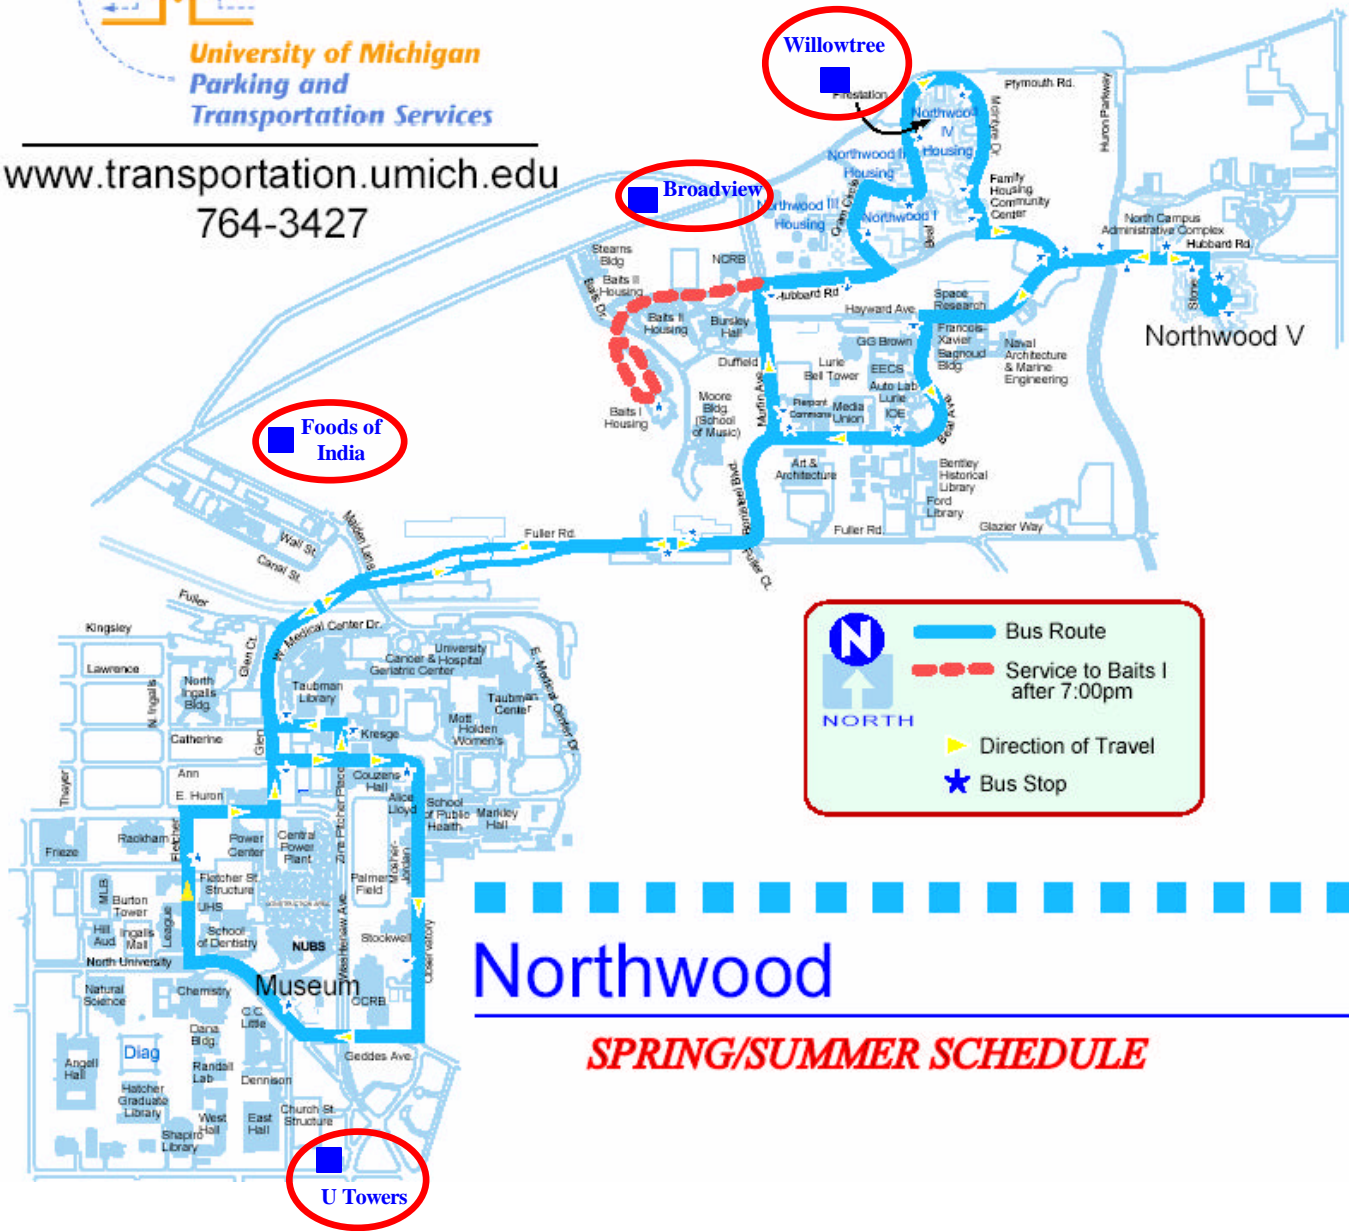

U M bus (Northwood) route (shows both Central and North Campuses)

University of Michigan
Parking and
Transportation Services

www.transportation.umich.edu
764-3427

Northwood

SPRING/SUMMER SCHEDULE