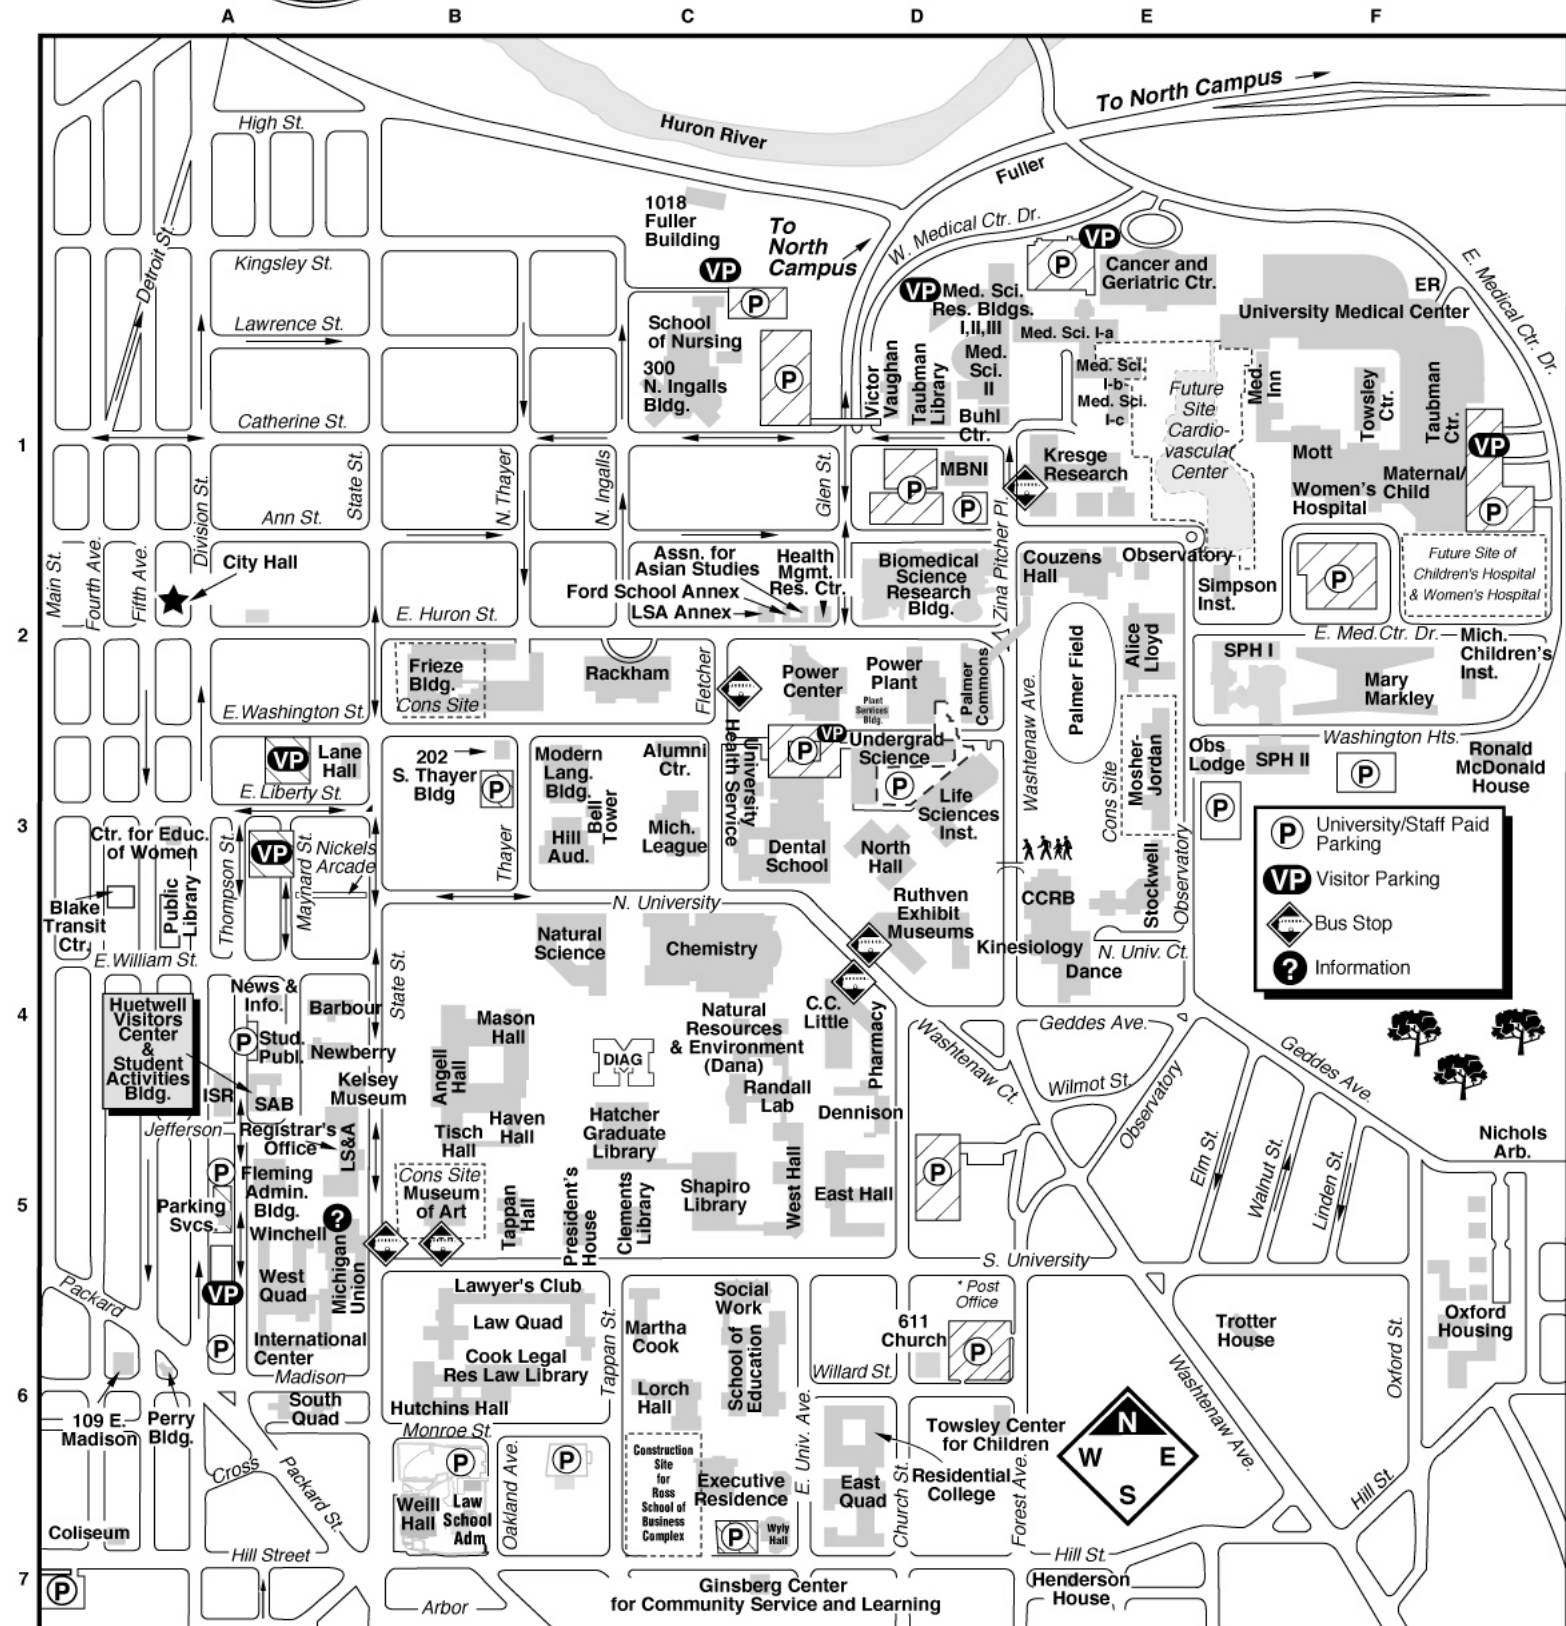

University of Michigan Central Campus

To Wolverine Tower ↓

❓ **Campus Information Center,**
(First floor, Michigan Union, 764-INFO)

© 2006 University of Michigan, MM&D
For use information call 734-998-6140.