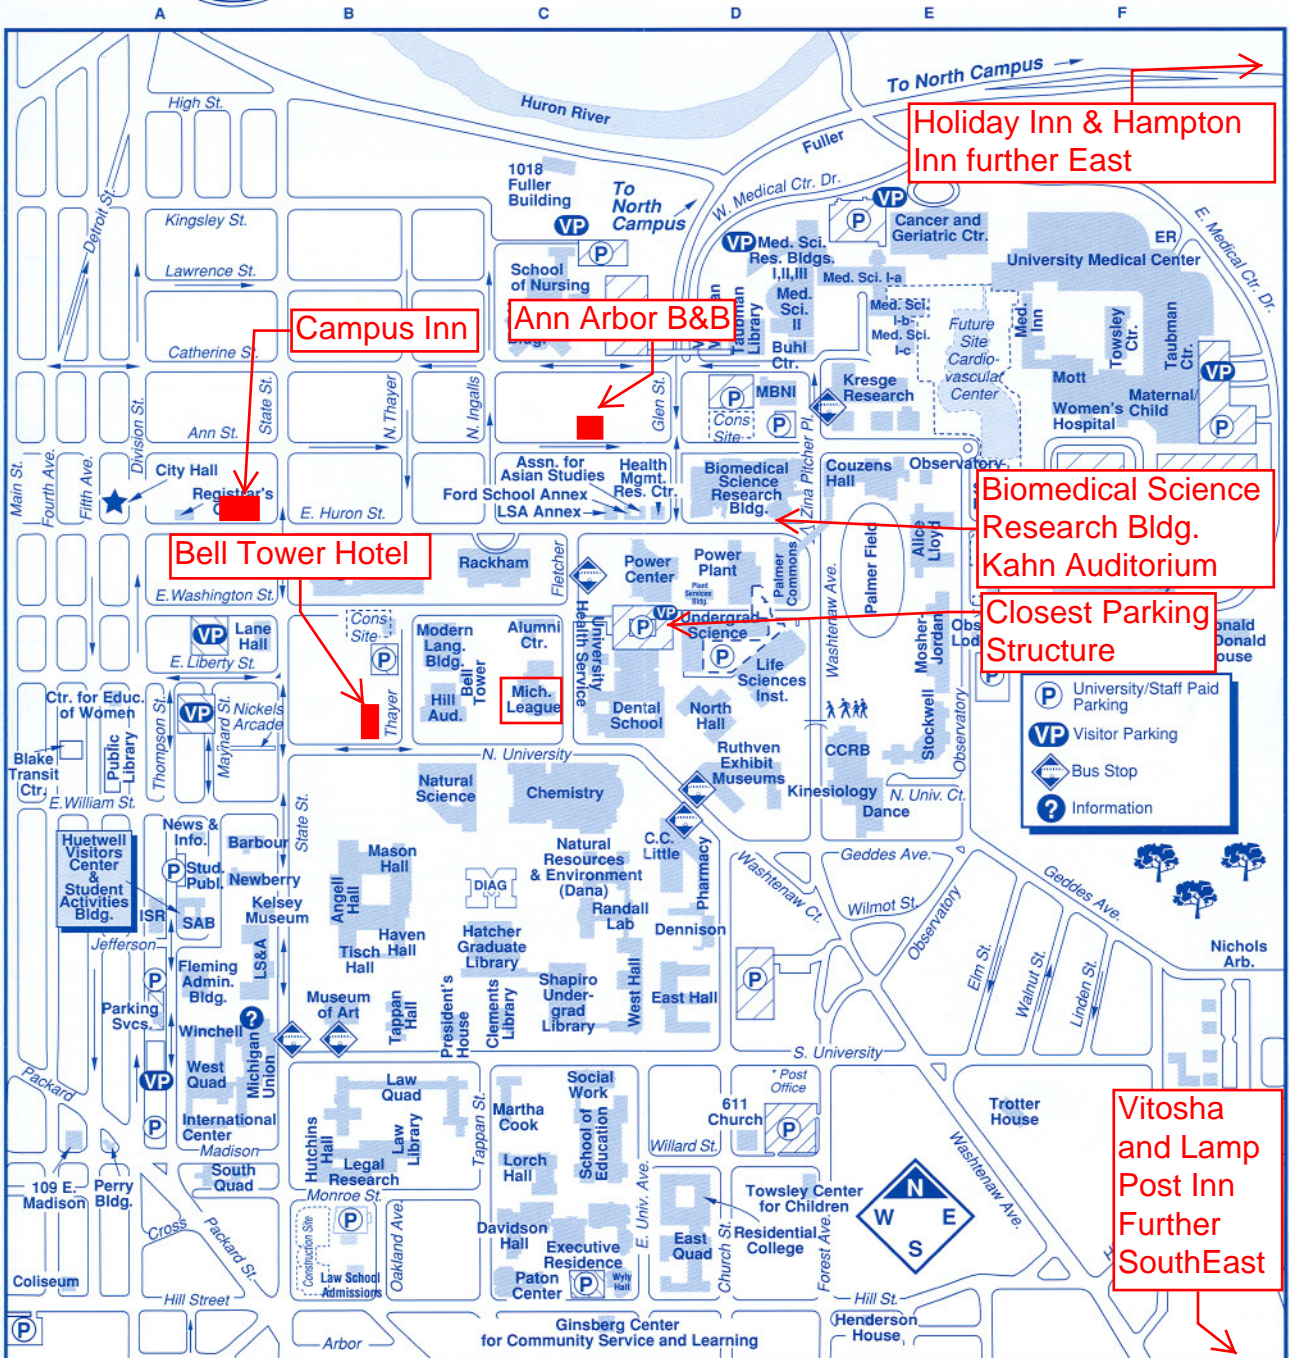

University of Michigan Central Campus

To Wolverine Tower ↓

📍 Campus Information Center,
(First floor, Michigan Center, 764-INFO)

© 2005 University of Michigan, BMC Media
For use information call 734-998-6140.