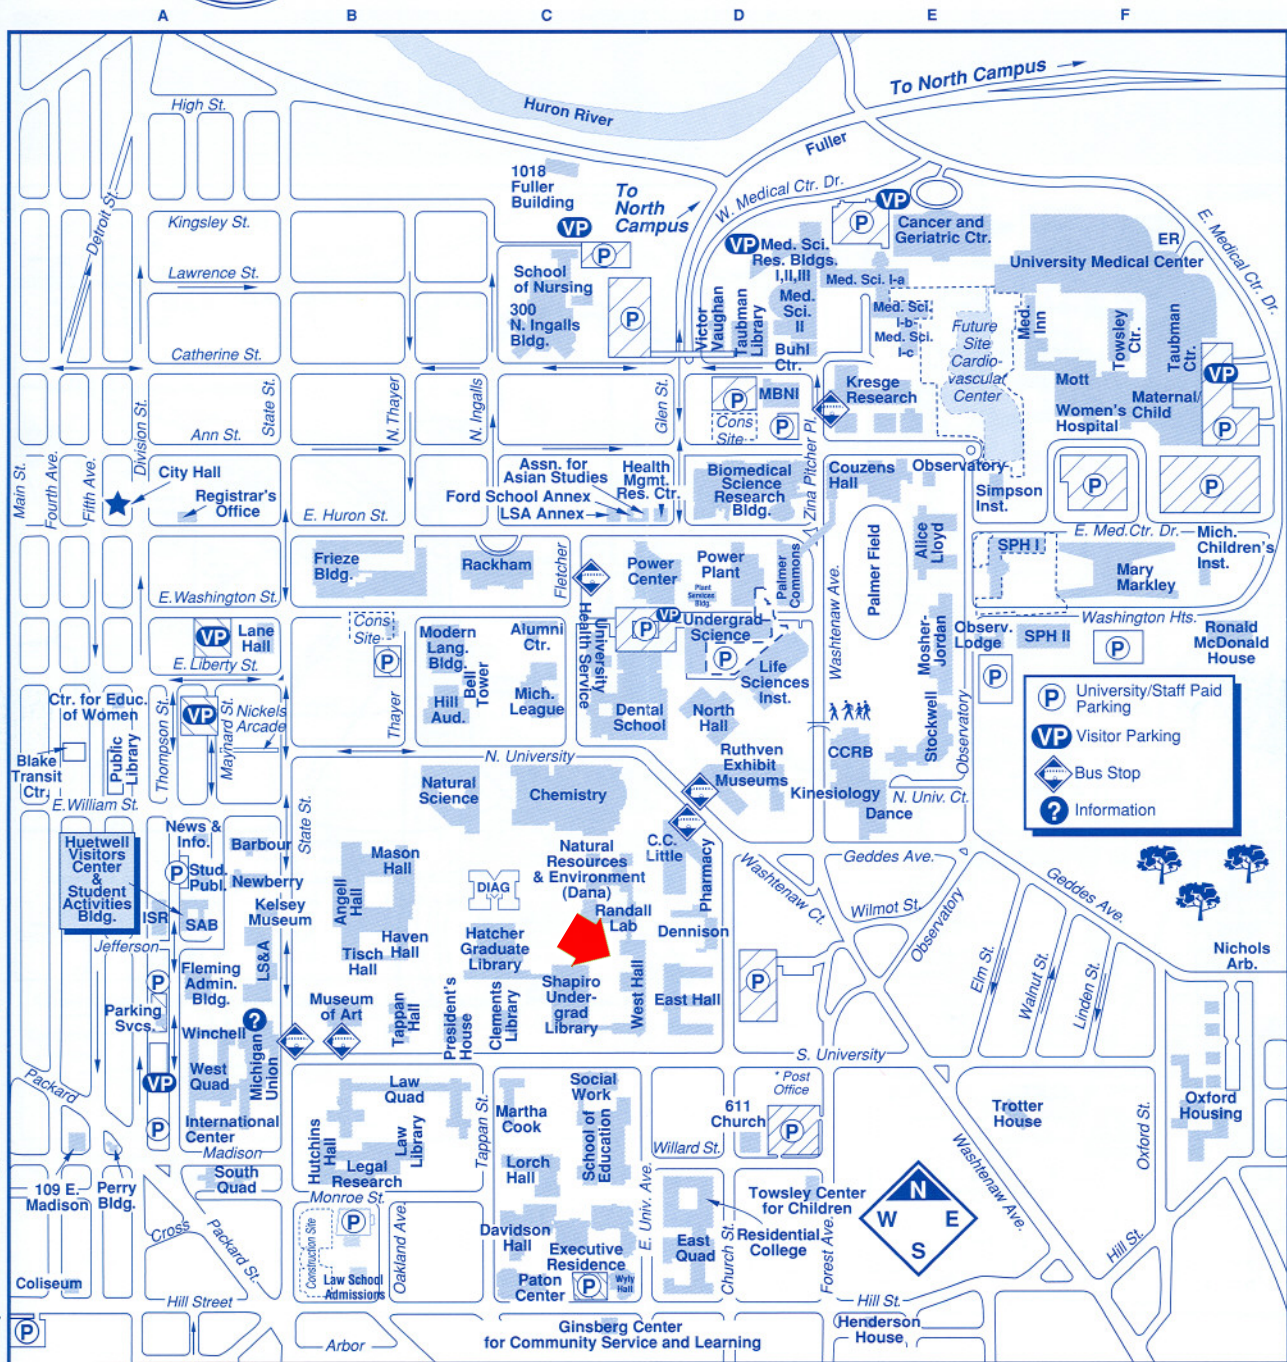

# University of Michigan Central Campus

To Wolverine Tower ↓

📍 Campus Information Center,  
(First floor, Michigan Union, 764-INFO)

© 2005 University of Michigan, BMC Media  
For use information call 734-998-6140.