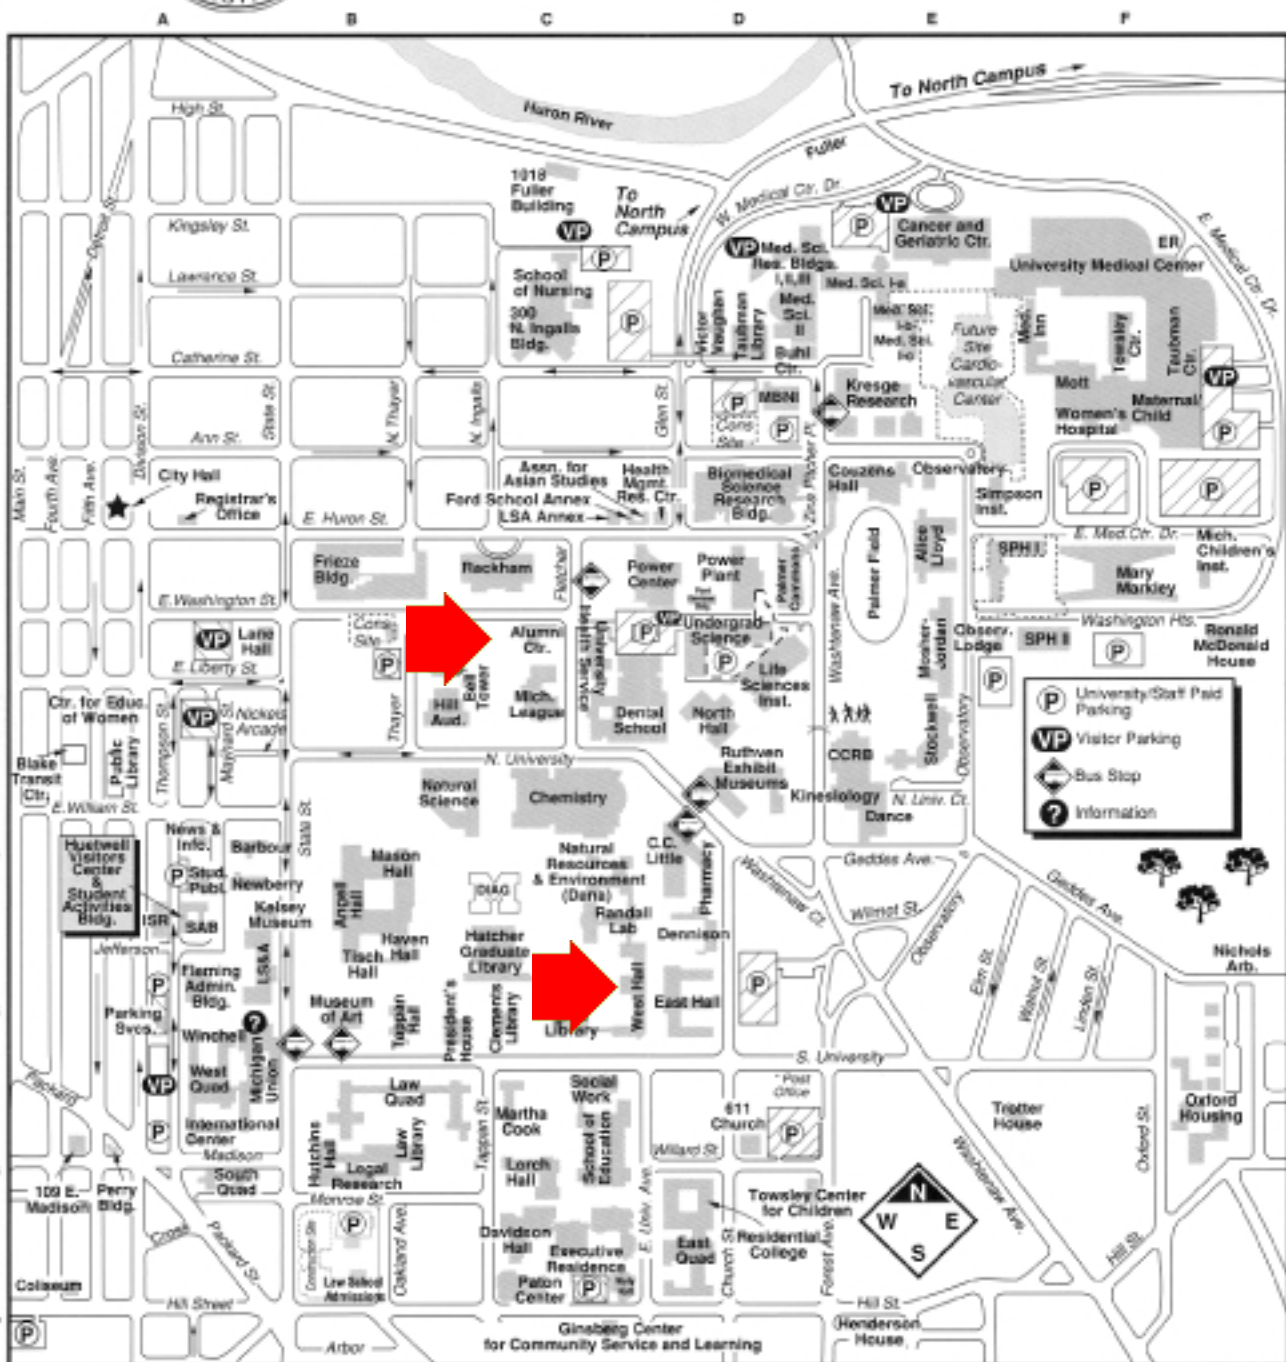

University of Michigan Central Campus

To Wolverine Tower ↓

📍 Campus Information Center,
(First floor, Michigan Union, 764-INFO)

© 2005 University of Michigan, BMC Media
For use information call 734-998-6140.