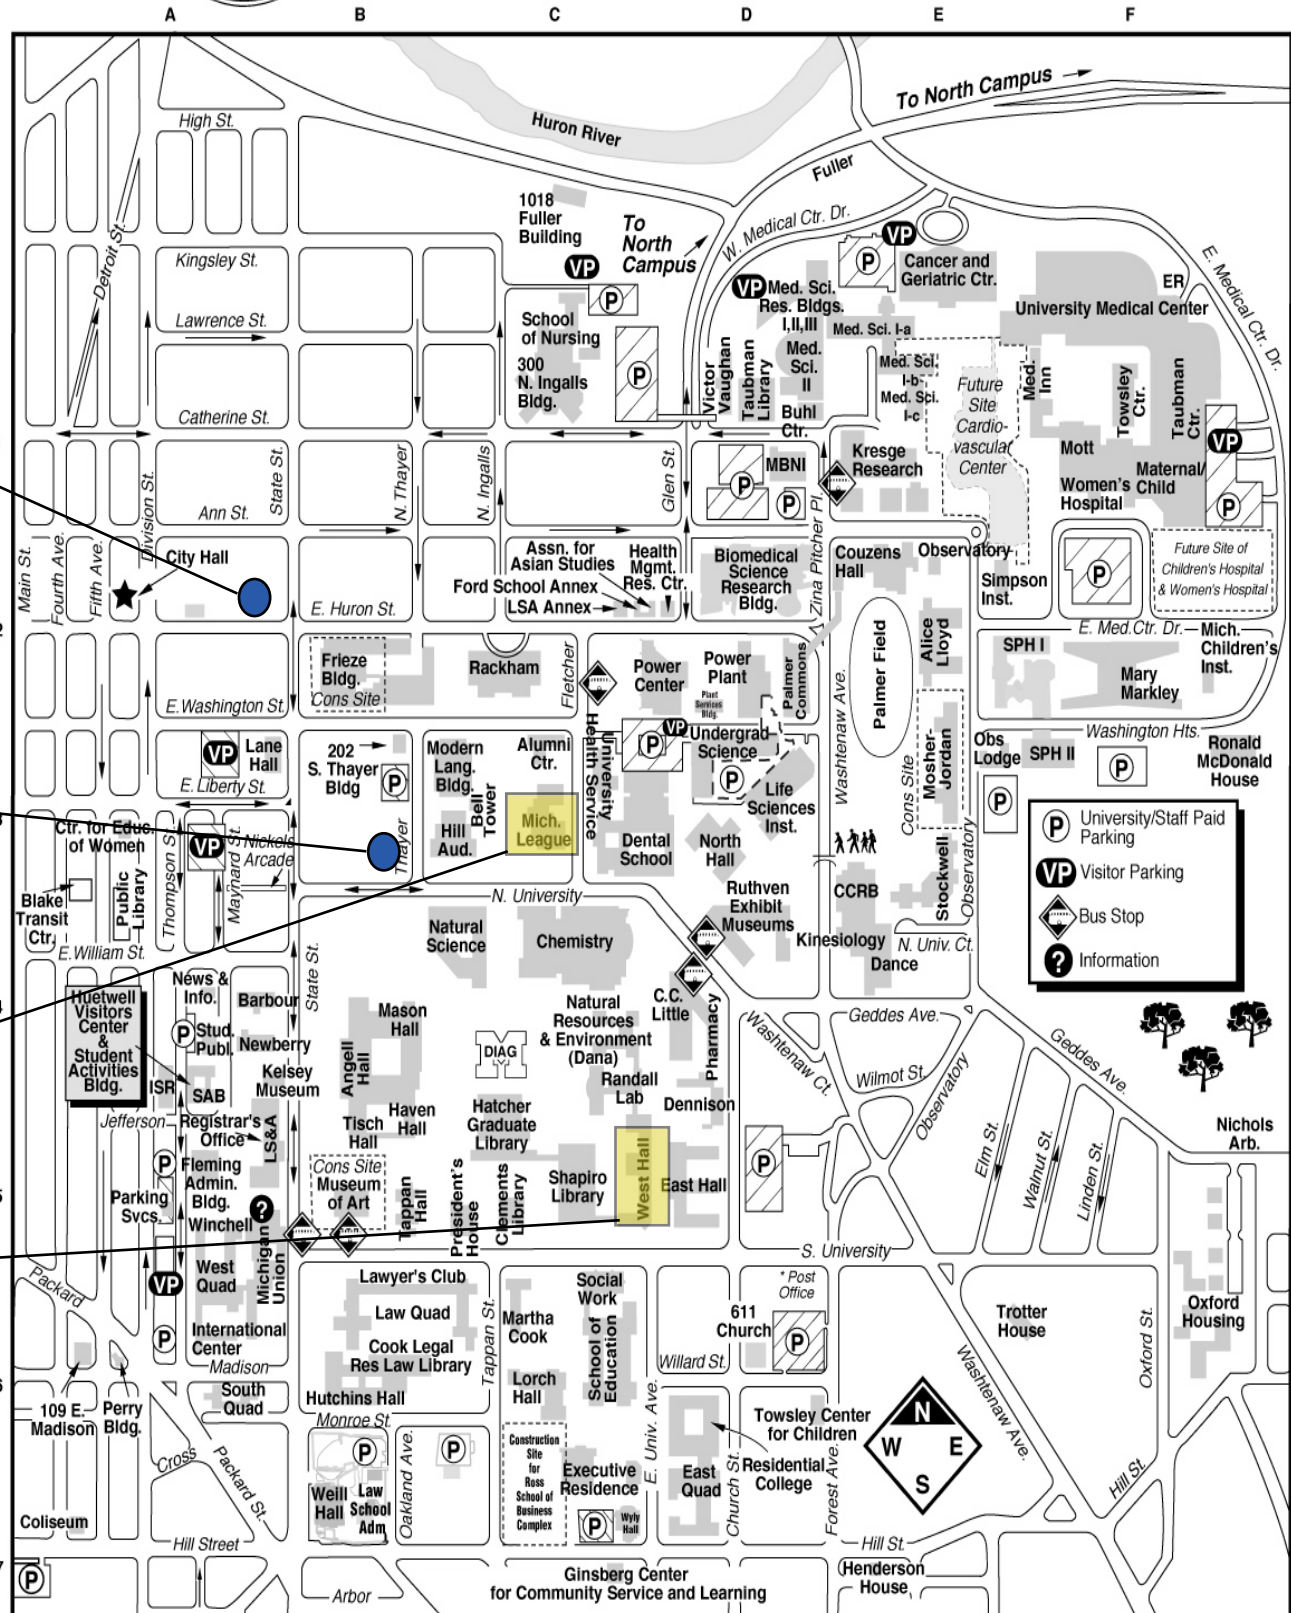

# University of Michigan Central Campus

Campus Inn

Bell Tower Hotel

Michigan League  
Banquet  
(Ballroom, Saturday,  
6:30pm )

West Hall  
Conference Room, 340

To Wolverine Tower

**?** Campus Information Center,  
(First floor, Michigan Union, 764-INFO)